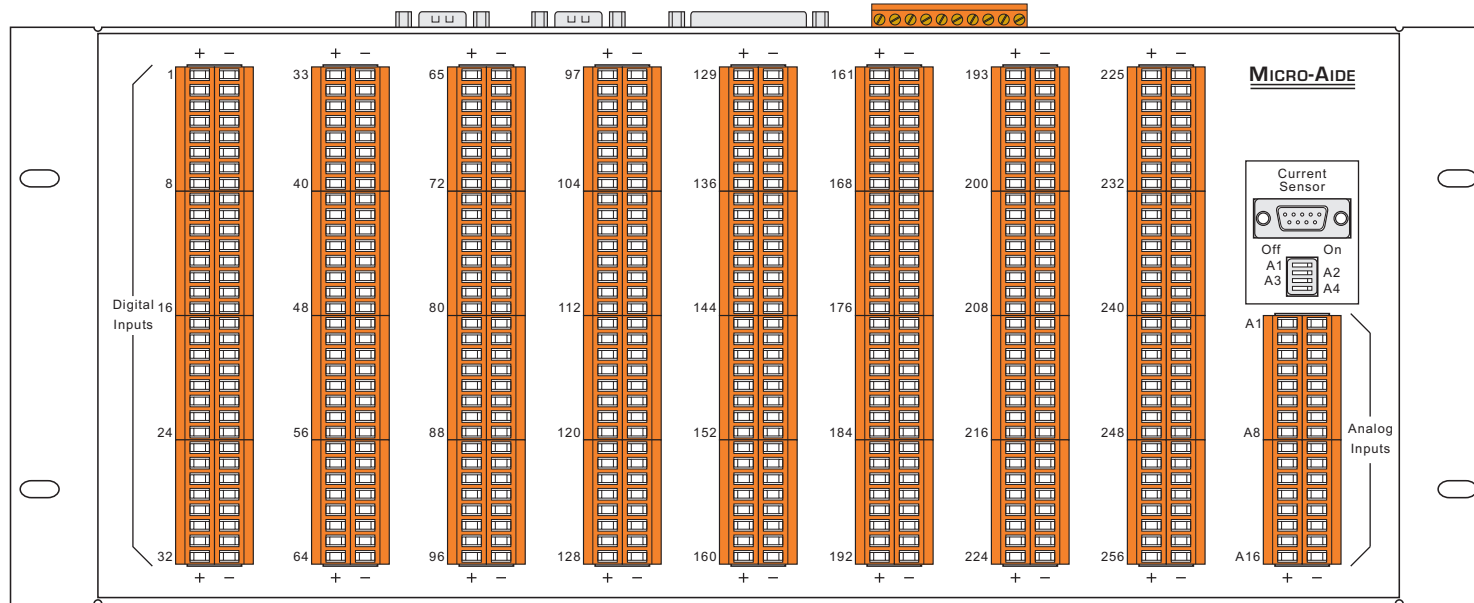

**EVENT RECORDER**

- Mounts within 19" equipment rack
- 256 Digital Inputs
- 16 Analog Inputs
- 16 Virtual Inputs
- 2 Relay Outputs
- Train Speed Monitor
- 83,072 Event Record storage (expandable)
- Event Records stored for past 128 days
- Non-volatile flash memory (no internal battery)
- Temperature reporting
- Inkjet or Laserjet Printer Port
- 2 RS-232 Terminal Ports
- 80-character liquid crystal display
- 20-position keypad
- Detachable input connectors
- 2,000 Vac isolation
- Optional 33.6K Baud internal modem

**CWR-272**  
**MICRO-AIDE**

REAR PANEL VIEW

LEFT SIDE VIEW

RIGHT SIDE VIEW