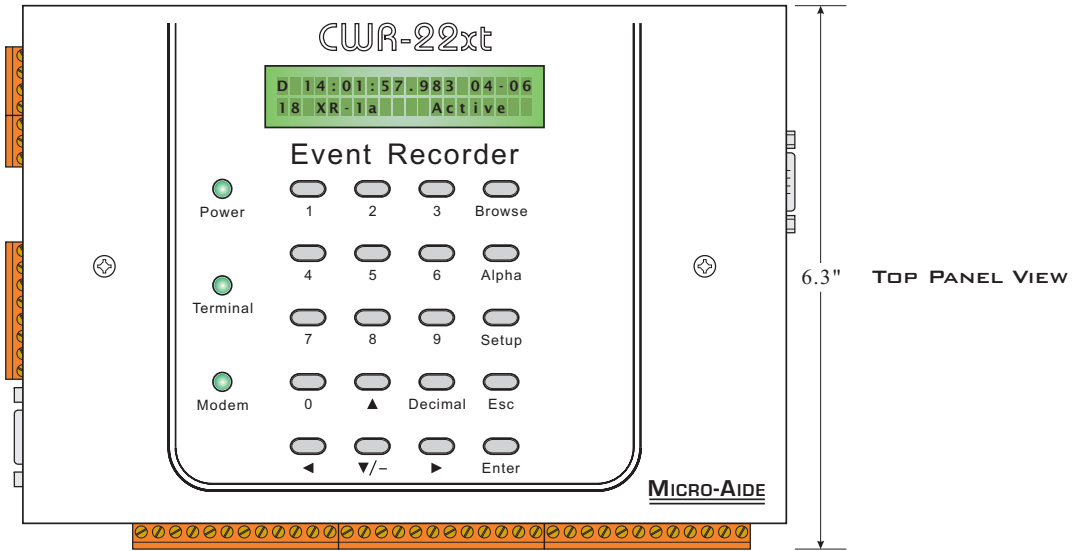

EVENT RECORDER

- 18 Digital Inputs
- 4 Analog Inputs
- 8 Virtual Inputs
- Relay Output
- Train Speed Monitor
- 190,304 Event Record storage (expandable)
- Event Records stored for past 128 days
- Non-volatile flash memory (no internal battery)
- RS-232 Terminal Port
- 40-character liquid crystal display
- 20-position keypad
- Detachable input connectors
- 2,000 Vac isolation
- Optional 33.6K Baud internal modem

6.3" TOP PANEL VIEW

9.2" FRONT PANEL VIEW

LEFT PANEL VIEW

2.2" RIGHT PANEL VIEW

CWR-22xt
MICRO-AIDE