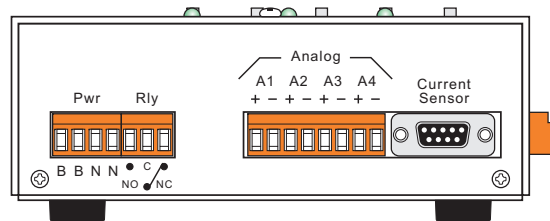

EVENT RECORDER

- 18 Digital Inputs
- 4 Analog Inputs
- 8 Virtual Inputs
- Relay Output
- Train Speed Monitor
- 190,304 Event Record storage (expandable)
- Event Records stored for past 128 days
- Non-volatile flash memory (no internal battery)
- RS-232 Terminal Port
- 40-character liquid crystal display
- 20-position keypad
- Detachable input connectors
- 2,000 Vac isolation
- Optional 33.6K Baud internal modem

6.3" TOP PANEL VIEW

9.2" FRONT PANEL VIEW

LEFT PANEL VIEW

2.2" RIGHT PANEL VIEW

CWR-22xt
MICRO-AIDE