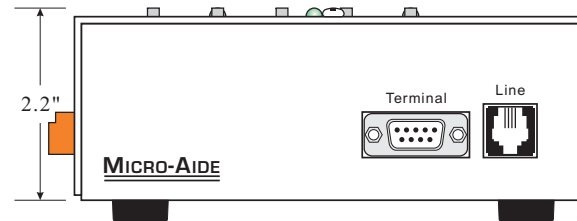

EVENT RECORDER

- 18 Digital Inputs
- 4 Analog Inputs
- 8 Virtual Inputs
- Relay Output
- Train Speed Monitor
- 190,304 Event Record storage (expandable)
- Event Records stored for past 128 days
- Non-volatile flash memory (no internal battery)
- RS-232 Terminal Port
- 40-character liquid crystal display
- 20-position keypad
- Detachable input connectors
- 2,000 Vac isolation
- Optional 33.6K Baud internal modem

6.3" TOP PANEL VIEW

9.2" FRONT PANEL VIEW

LEFT PANEL VIEW

2.2" RIGHT PANEL VIEW

CWR-22xt
MICRO-AIDE