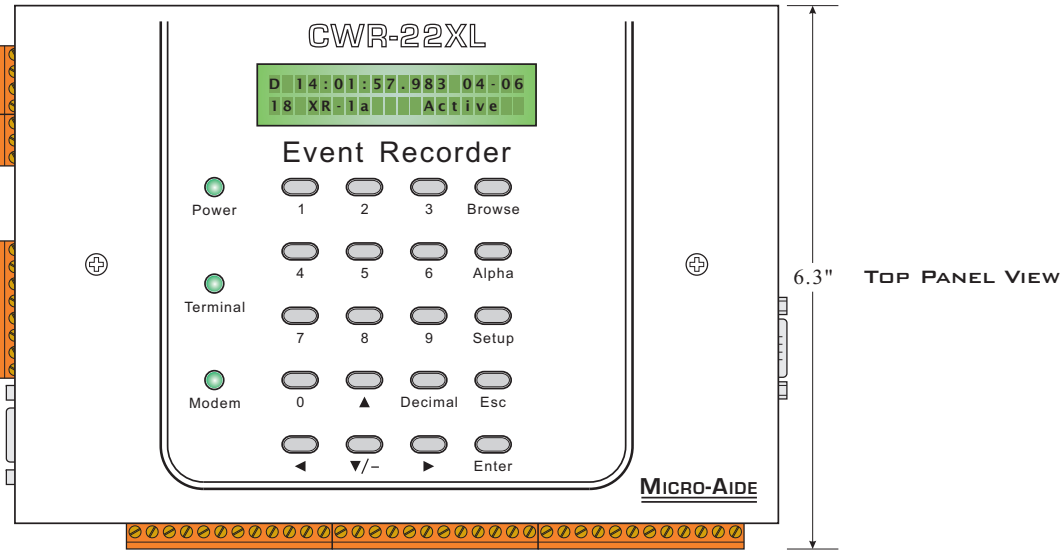

EVENT RECORDER

- 18 Digital Inputs
- 4 Analog Inputs
- 8 Virtual Inputs
- 16 Programmable Timer Inputs
- Relay Output
- 4 Train Speed Monitors
- 135,797 Event Record storage (expandable)
- Event Records stored for past 128 days
- Non-volatile flash memory (no internal battery)
- RS-232 Terminal Port
- 40-character liquid crystal display
- 20-position keypad
- Detachable input connectors
- 2,000 Vac isolation
- Optional 33.6K baud internal modem

TOP PANEL VIEW

FRONT PANEL VIEW

LEFT PANEL VIEW

RIGHT PANEL VIEW

CWR-22XL
MICRO-AIDE