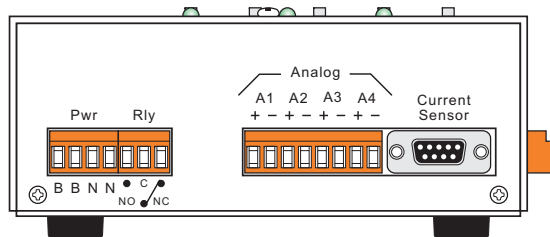

EVENT RECORDER

- 18 Digital Inputs
- 4 Analog Inputs
- 8 Virtual Inputs
- 16 Programmable Timer Inputs
- Relay Output
- 4 Train Speed Monitors
- 135,797 Event Record storage (expandable)
- Event Records stored for past 128 days
- Non-volatile flash memory (no internal battery)
- RS-232 Terminal Port
- 40-character liquid crystal display
- 20-position keypad
- Detachable input connectors
- 2,000 Vac isolation
- Optional 33.6K baud internal modem

TOP PANEL VIEW

FRONT PANEL VIEW

LEFT PANEL VIEW

RIGHT PANEL VIEW

CWR-22XL
MICRO-AIDE