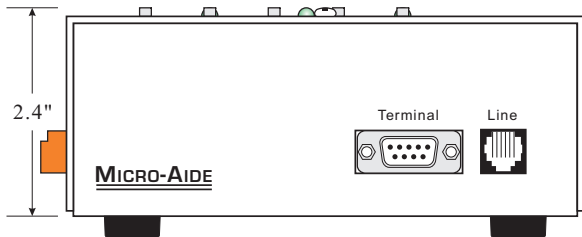

EVENT RECORDER

- 18 Digital Inputs
- 4 Analog Inputs
- 8 Virtual Inputs
- 16 Programmable Timer Inputs
- Relay Output
- 4 Train Speed Monitors
- 135,797 Event Record storage (expandable)
- Event Records stored for past 128 days
- Non-volatile flash memory (no internal battery)
- RS-232 Terminal Port
- 40-character liquid crystal display
- 20-position keypad
- Detachable input connectors
- 2,000 Vac isolation
- Optional 33.6K baud internal modem

TOP PANEL VIEW

FRONT PANEL VIEW

LEFT PANEL VIEW

RIGHT PANEL VIEW

CWR-22XL
MICRO-AIDE